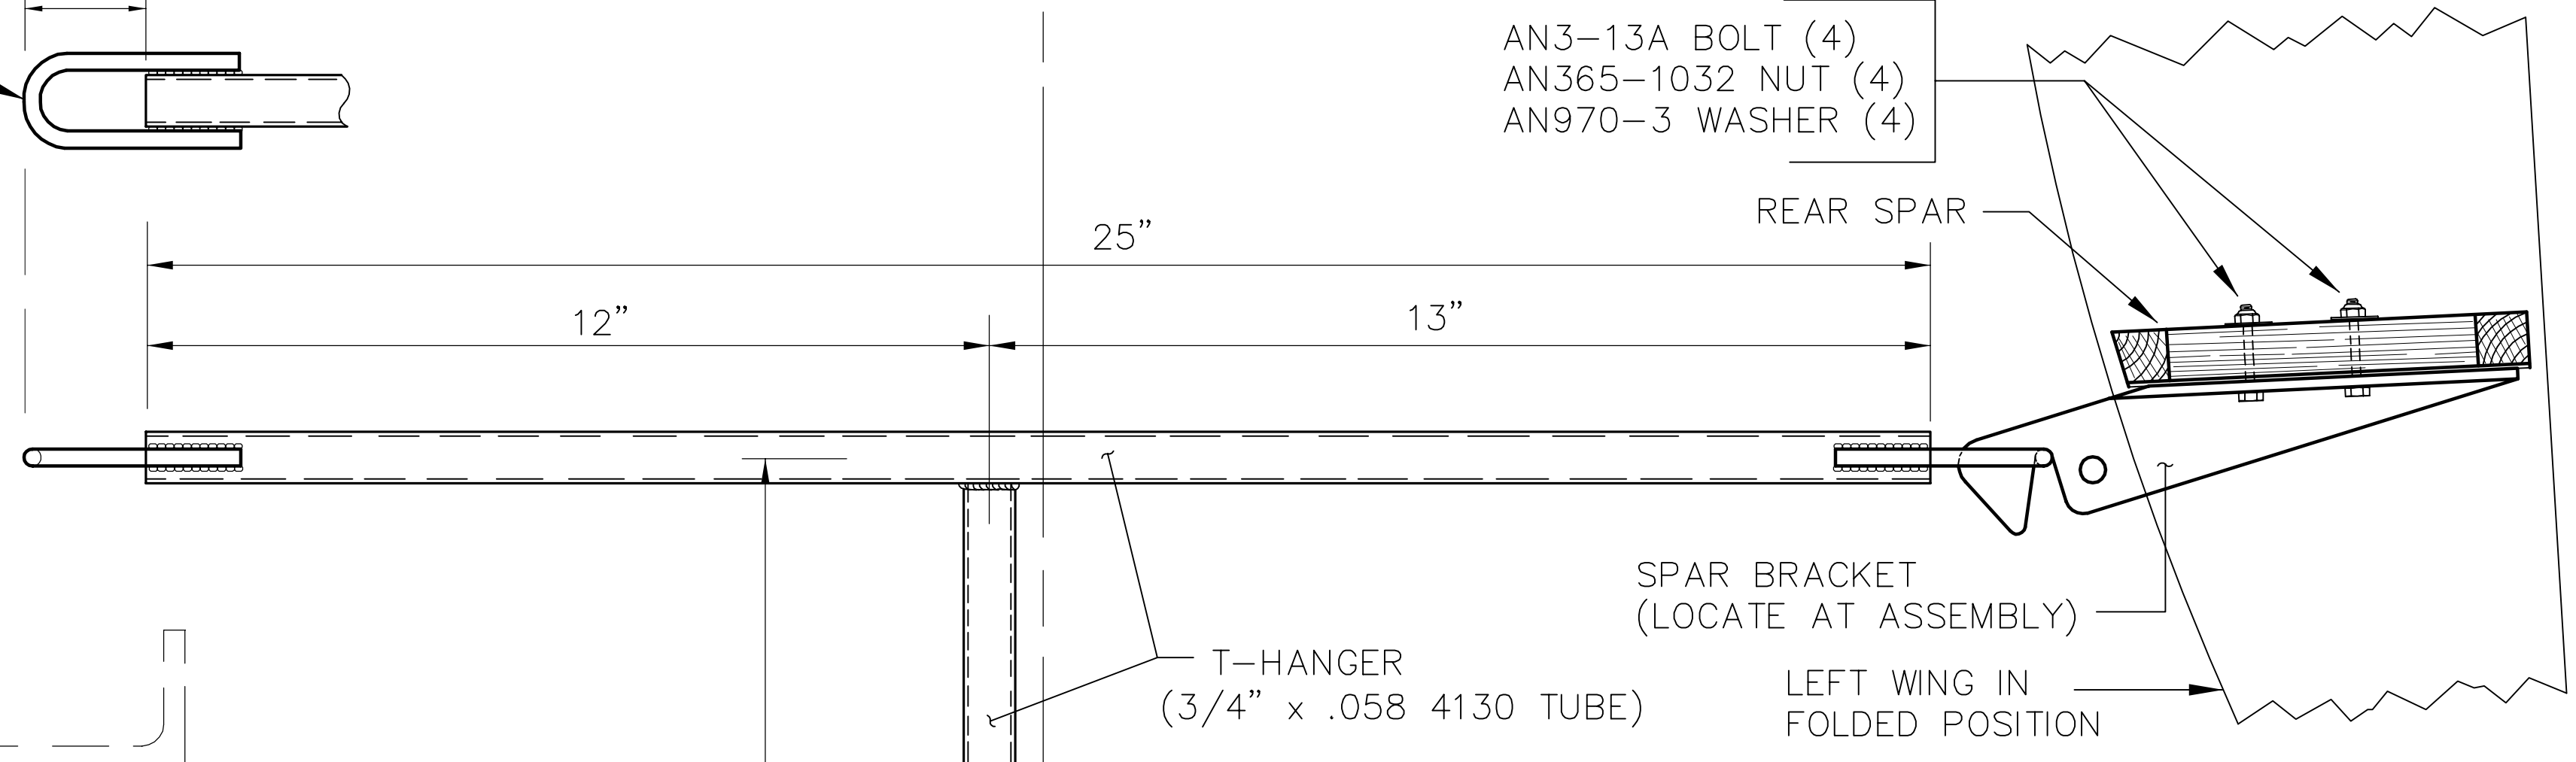

1-1/2" x 2" x 3/16" 6061-T6 ALUM. REQ. 1 LT. / 1 RT.  
FULL SCALE

SLIDING PIVOT  
FULL SCALE - 2 REQ'D.