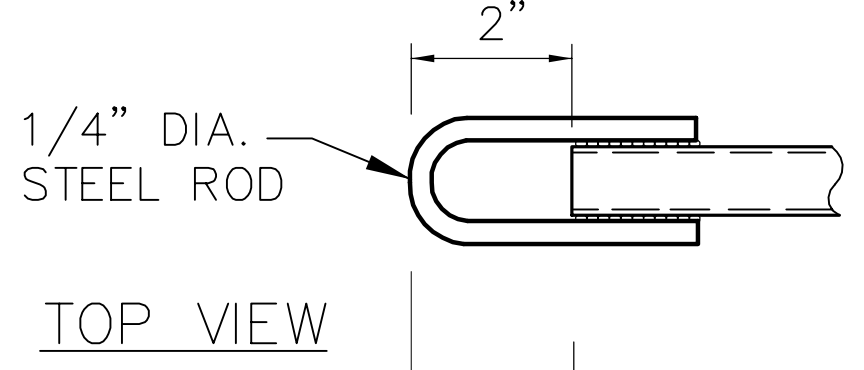

1-1/2" x 2" x 3/16" 6061-T6 ALUM. REQ. 1 LT. / 1 RT.  
FULL SCALE

SLIDING PIVOT  
FULL SCALE - 2 REQ'D.